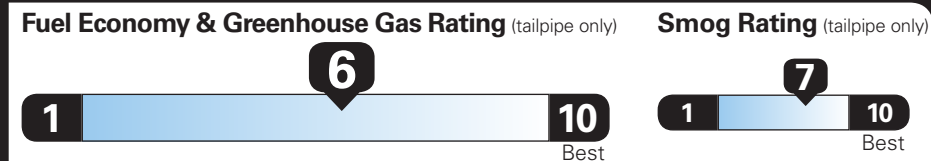

TOTAL OPTIONS	\$2,235.00
TOTAL VEHICLE & OPTIONS	\$29,735.00
DESTINATION CHARGE	1,195.00

TOTAL VEHICLE PRICE* \$30,930.00

EPA DOT Fuel Economy and Environment

Gasoline Vehicle

Fuel Economy
28 MPG
combined city/hwy
26 city
31 highway
3.6 gallons per 100 miles

Small SUVs range from 16 to 120 MPG. The best vehicle rates 141 MPGe.

You save \$250
in fuel costs over 5 years
compared to the average new vehicle.

Annual fuel cost \$1,450

Actual results will vary for many reasons, including driving conditions and how you drive and maintain your vehicle. The average new vehicle gets 27 MPG and costs \$7,500 to fuel over 5 years. Cost estimates are based on 15,000 miles per year at \$2.70 per gallon. MPGe is miles per gasoline gallon equivalent. Vehicle emissions are a significant cause of climate change and smog.